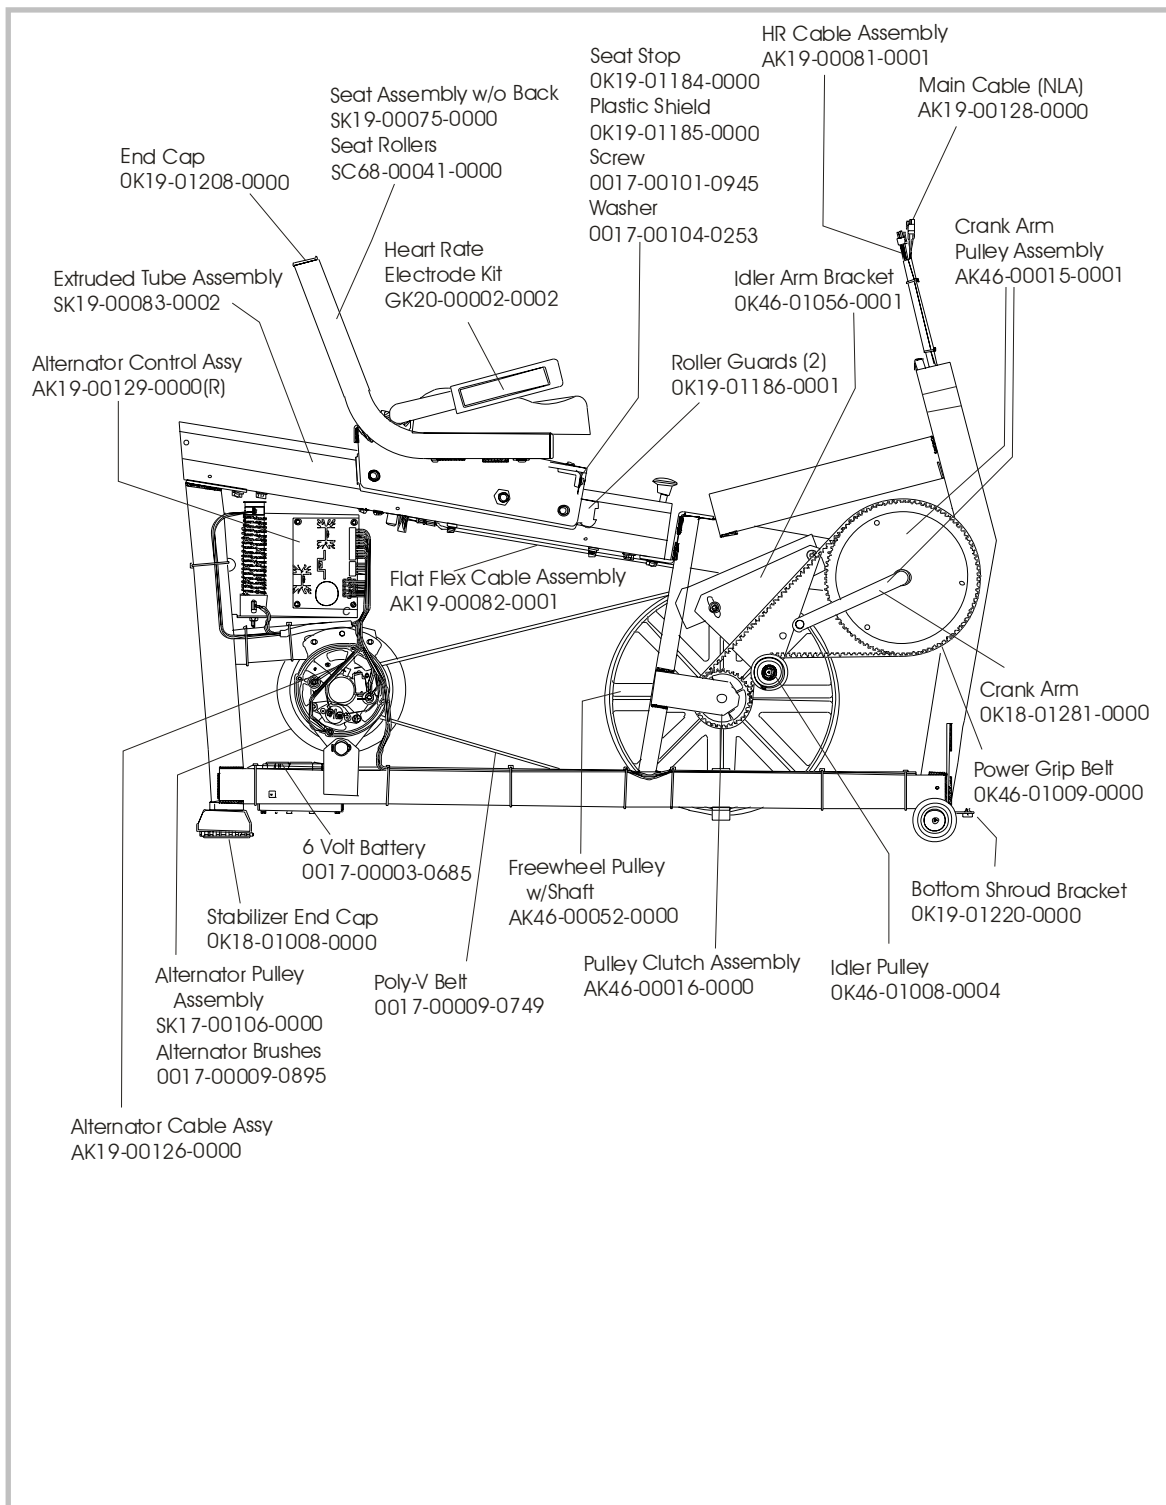

LC-9500RHR (BELT)
Exercise Bike

GK19-00016-XXXX
SN: 495553 - 503543 (domestic only)

LC-9500RHR (BELT)
Exercise Bike

GK19-00016-XXXX
SN: 495553 - 503543 (domestic only)

LC-9500RHR (BELT)
Exercise Bike

GK19-00016-XXXX
SN: 495553 - 503543 (domestic only)

**LC-9500RHR (BELT)
EXERCISE BIKE**

GK19-00016-XXXX
SN# 495553 - 503543 (Domestic Only)

**LC-9500RHR (BELT)
EXERCISE BIKE**

GK19-00016-XXXX
SN# 495553 - 503543 (Domestic Only)

**LC-9500RHR (BELT)
EXERCISE BIKE**

GK19-00016-XXXX
SN# 495553 - 503543 (Domestic Only)