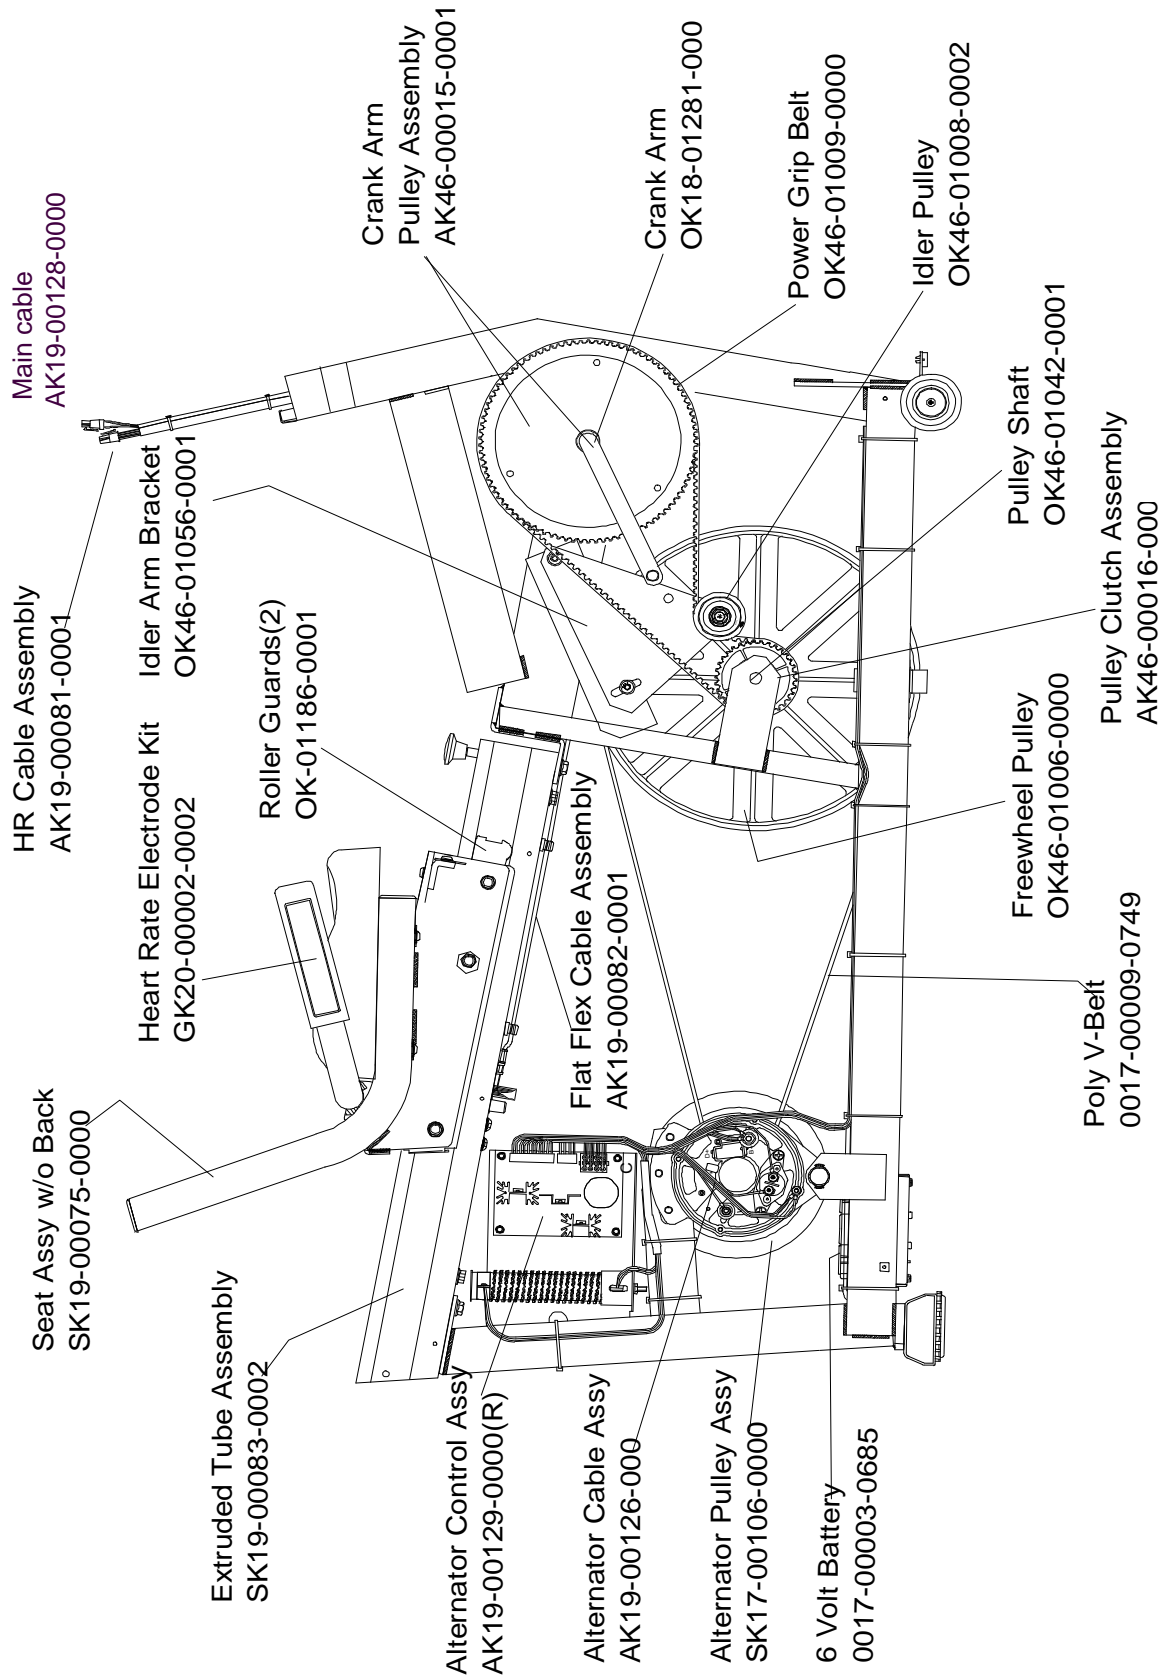

LC-9500RHR (BELT)
Exercise Bike

GK19-00016-XXXX
SN: 495553 - 503543 (domestic only)

LC-9500RHR (BELT)
Exercise Bike

GK19-00016-XXXX
SN: 495553 - 503543 (domestic only)

LC-9500RHR (BELT)
Exercise Bike

GK19-00016-XXXX
SN: 495553 - 503543 (domestic only)

**LC-9500RHR (BELT)
EXERCISE BIKE**

GK19-00016-XXXX
SN# 495553 - 503543 (Domestic Only)

**LC-9500RHR (BELT)
EXERCISE BIKE**

GK19-00016-XXXX
SN# 495553 - 503543 (Domestic Only)

**LC-9500RHR (BELT)
EXERCISE BIKE**