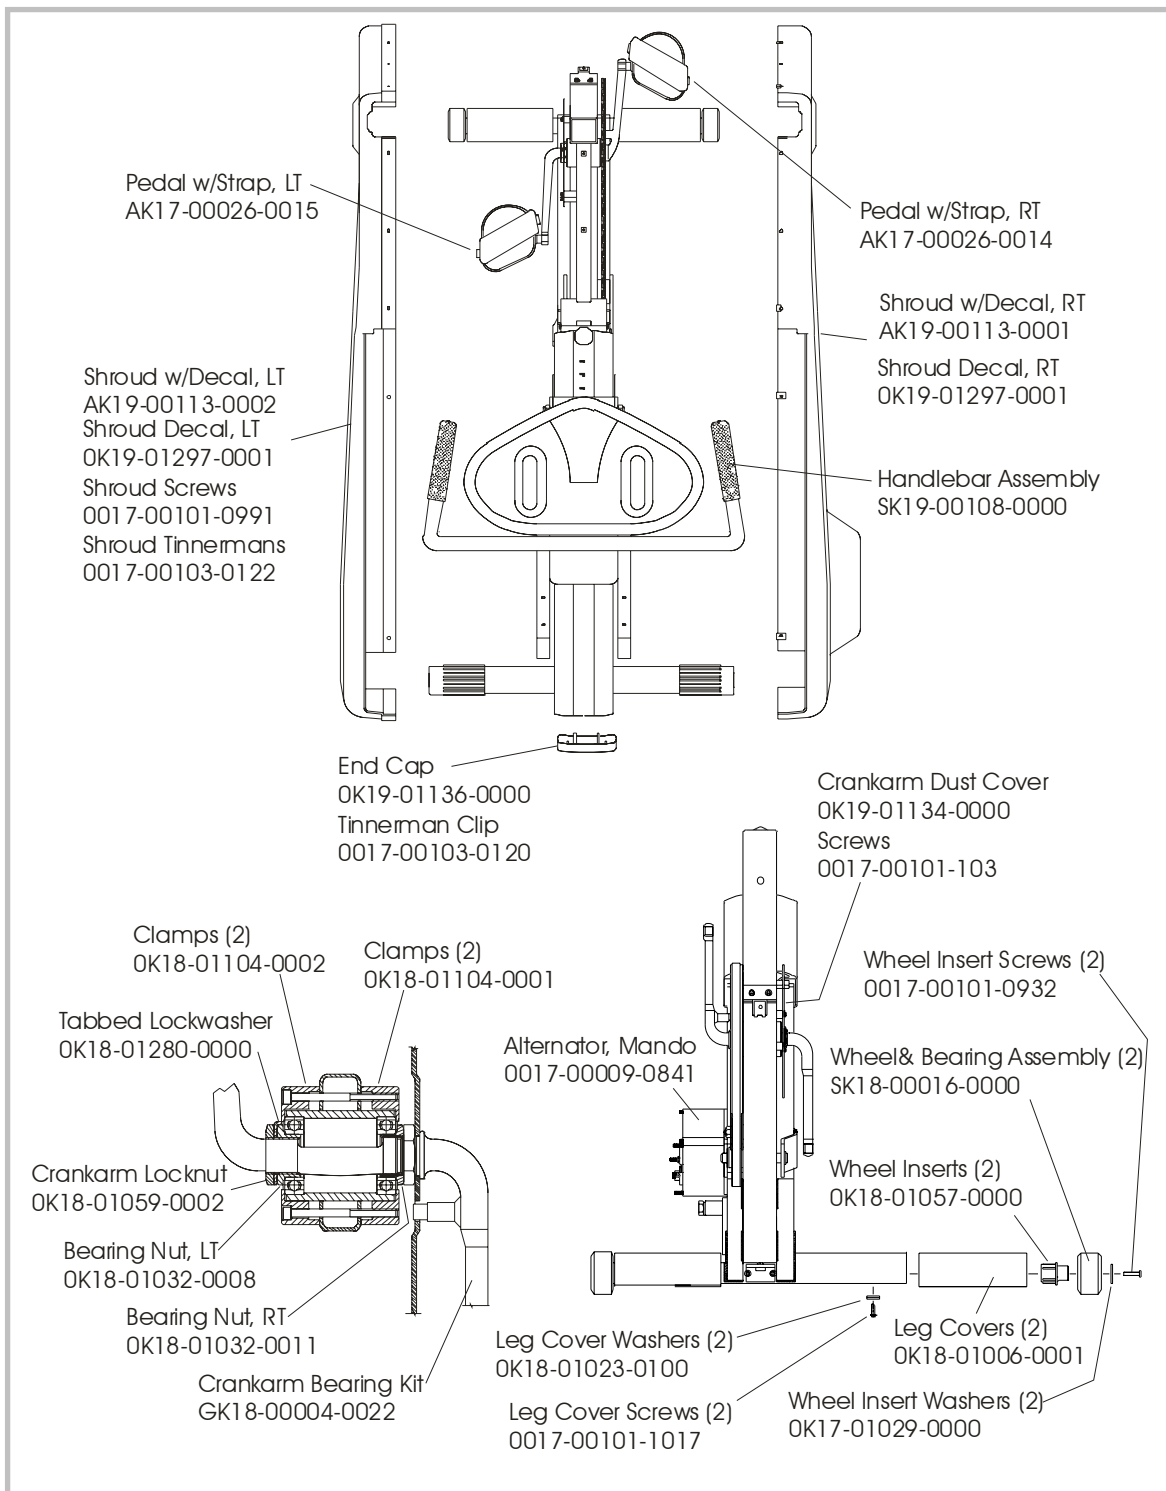

LC-9500RHR (BELT)
Exercise Bike

GK19-00016-XXXX
SN: 495553 - 503543 (domestic only)

LC-9500RHR (BELT)
Exercise Bike

GK19-00016-XXXX
SN: 495553 - 503543 (domestic only)

LC-9500RHR (BELT)
Exercise Bike

GK19-00016-XXXX
SN: 495553 - 503543 (domestic only)

**LC-9500RHR (BELT)
EXERCISE BIKE**

GK19-00016-XXXX
SN# 495553 - 503543 (Domestic Only)

**LC-9500RHR (BELT)
EXERCISE BIKE**

GK19-00016-XXXX
SN# 495553 - 503543 (Domestic Only)

**LC-9500RHR (BELT)
EXERCISE BIKE**

GK19-00016-XXXX
SN# 495553 - 503543 (Domestic Only)