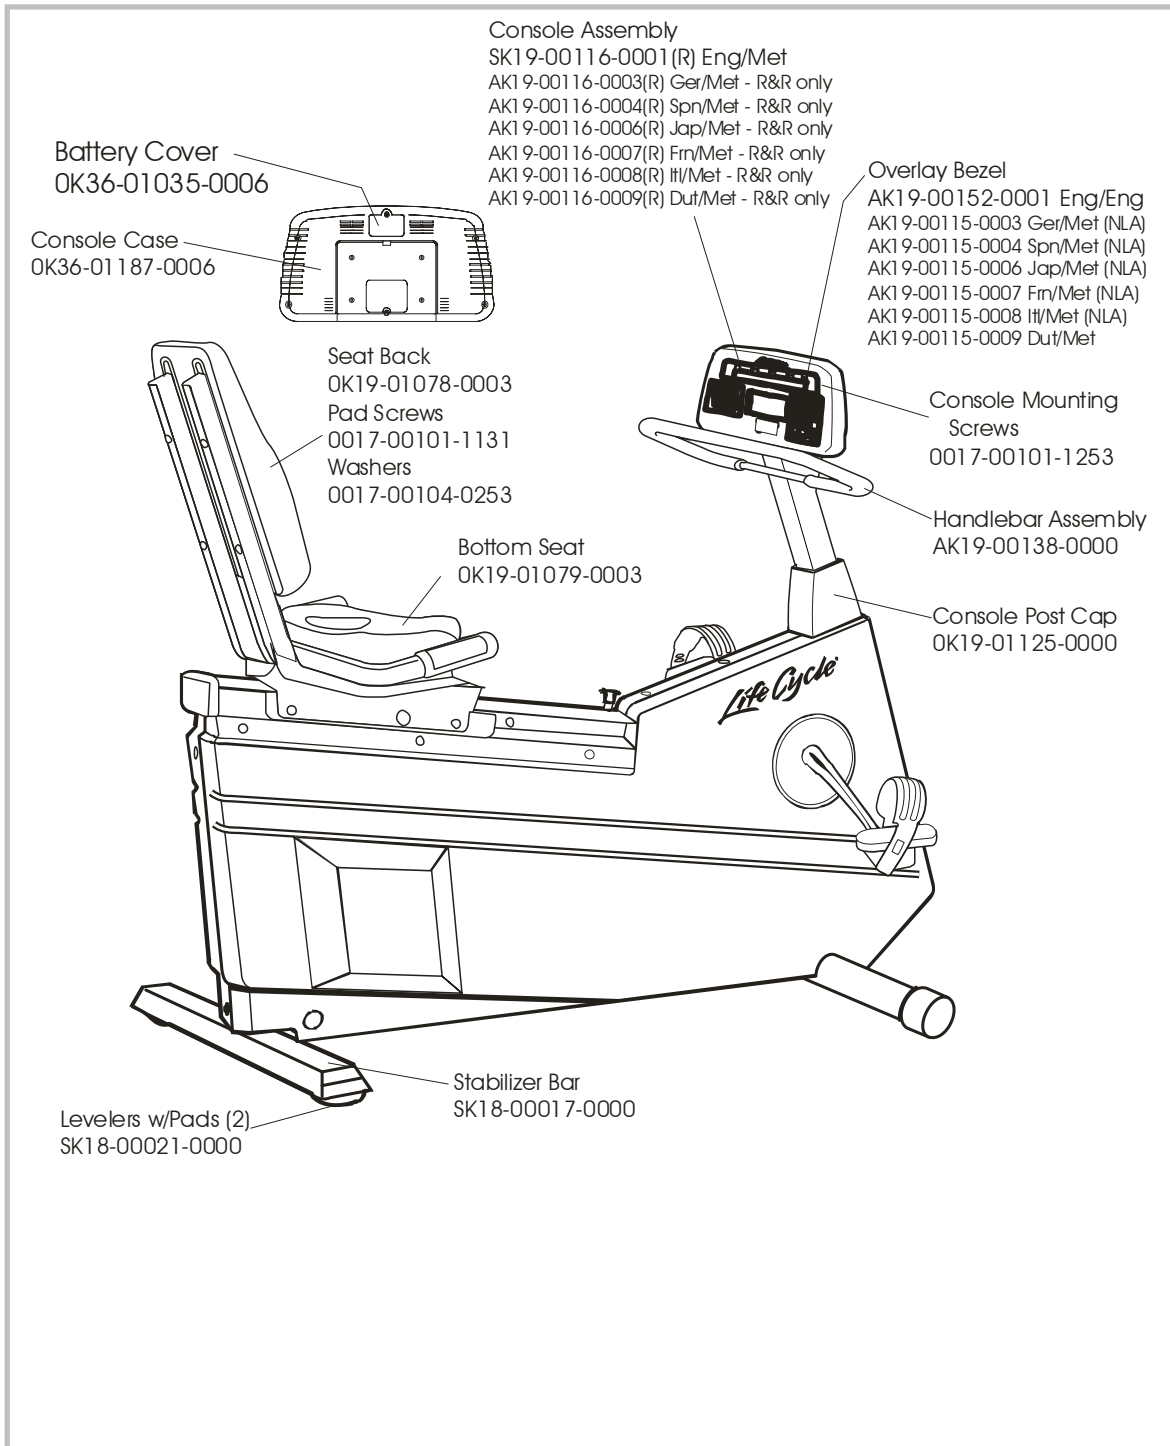

LC-9500RHR (BELT)
Exercise Bike

GK19-00016-XXXX
SN: 495553 - 503543 (domestic only)

LC-9500RHR (BELT)
Exercise Bike

GK19-00016-XXXX
SN: 495553 - 503543 (domestic only)

LC-9500RHR (BELT)
Exercise Bike

GK19-00016-XXXX
SN: 495553 - 503543 (domestic only)

**LC-9500RHR (BELT)
EXERCISE BIKE**

GK19-00016-XXXX
SN# 495553 - 503543 (Domestic Only)

**LC-9500RHR (BELT)
EXERCISE BIKE**

GK19-00016-XXXX
SN# 495553 - 503543 (Domestic Only)

**LC-9500RHR (BELT)
EXERCISE BIKE**

GK19-00016-XXXX
SN# 495553 - 503543 (Domestic Only)