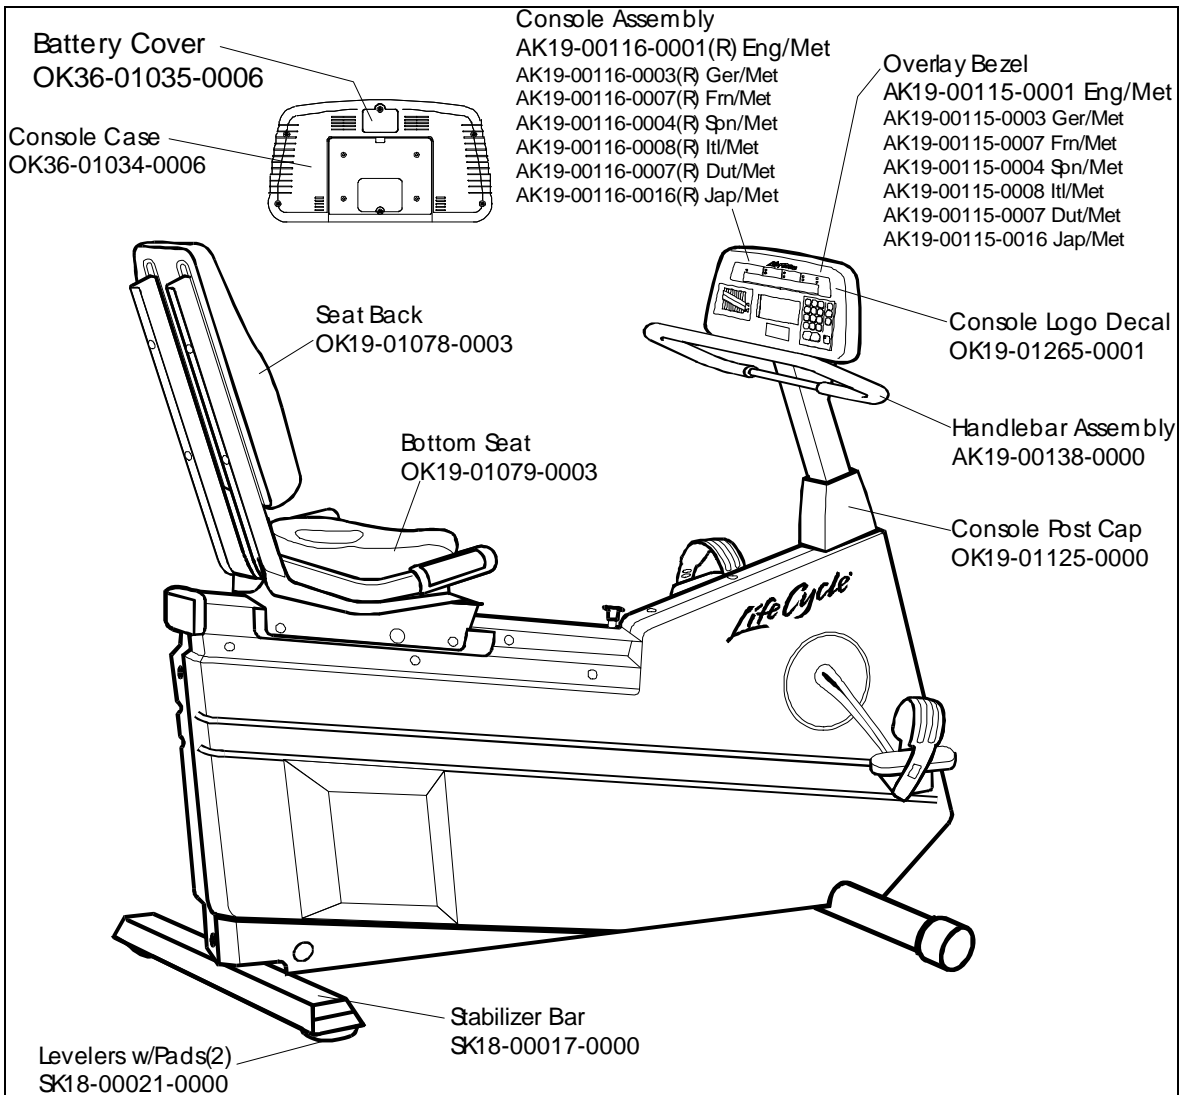

LC-9500RHR (BELT)
Exercise Bike

GK19-00016-XXXX
SN: 495553 - 503543 (domestic only)

LC-9500RHR (BELT)
Exercise Bike

GK19-00016-XXXX
SN: 495553 - 503543 (domestic only)

LC-9500RHR (BELT)
Exercise Bike

GK19-00016-XXXX
SN: 495553 - 503543 (domestic only)

**LC-9500RHR (BELT)
EXERCISE BIKE**

GK19-00016-XXXX
SN# 495553 - 503543 (Domestic Only)

**LC-9500RHR (BELT)
EXERCISE BIKE**

GK19-00016-XXXX
SN# 495553 - 503543 (Domestic Only)

**LC-9500RHR (BELT)
EXERCISE BIKE**